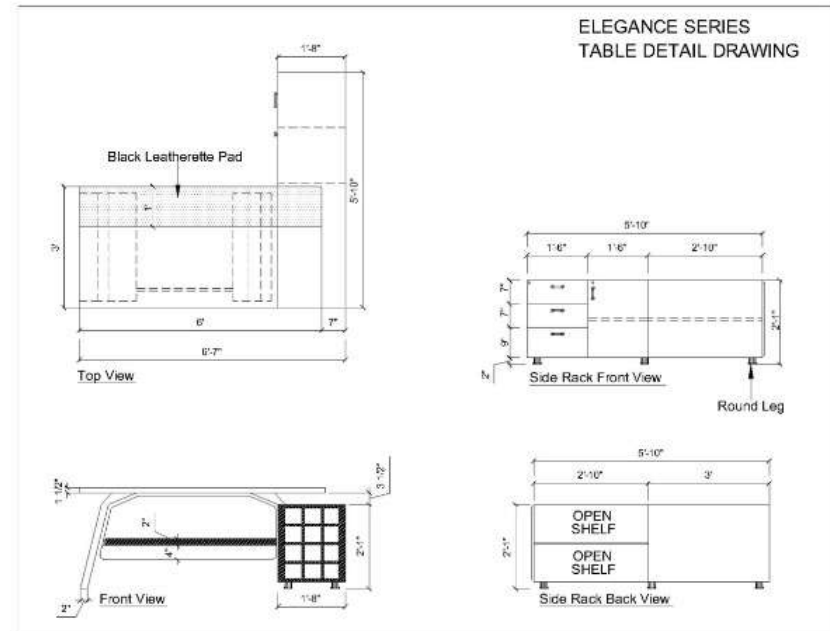

Executive Cross Desk design doesn't only provide with look in it but it also bring out the durability that last quite long. The desk is spot cleanable and liquid resistant and pleasing to the eye and touch

Size customization is Offered