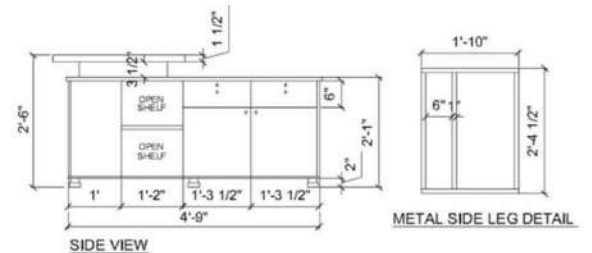

Size customization is Offered

Executive Wing Chair

Deep-Buttoned Back: The deep-buttoned backrest adds a touch of grandeur while providing exceptional comfort and support during long working hours.

Adjustable Height: Tailor the chair to your precise ergonomic needs with its adjustable height feature, ensuring optimal pos-