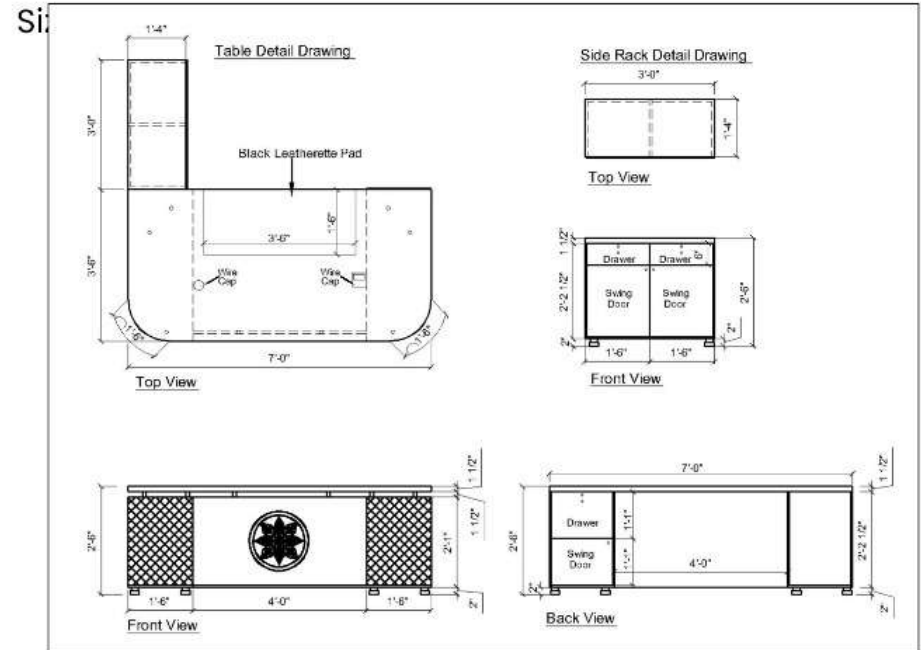

Size customization is Offered

Executive Curve Desk

Executive Curve Desk

Executive Curve Desk design doesn't only provide with look in it but it also bring out the durability that last quite long. The desk is spot cleanable and liquid resistant and pleasing to the eye and touch